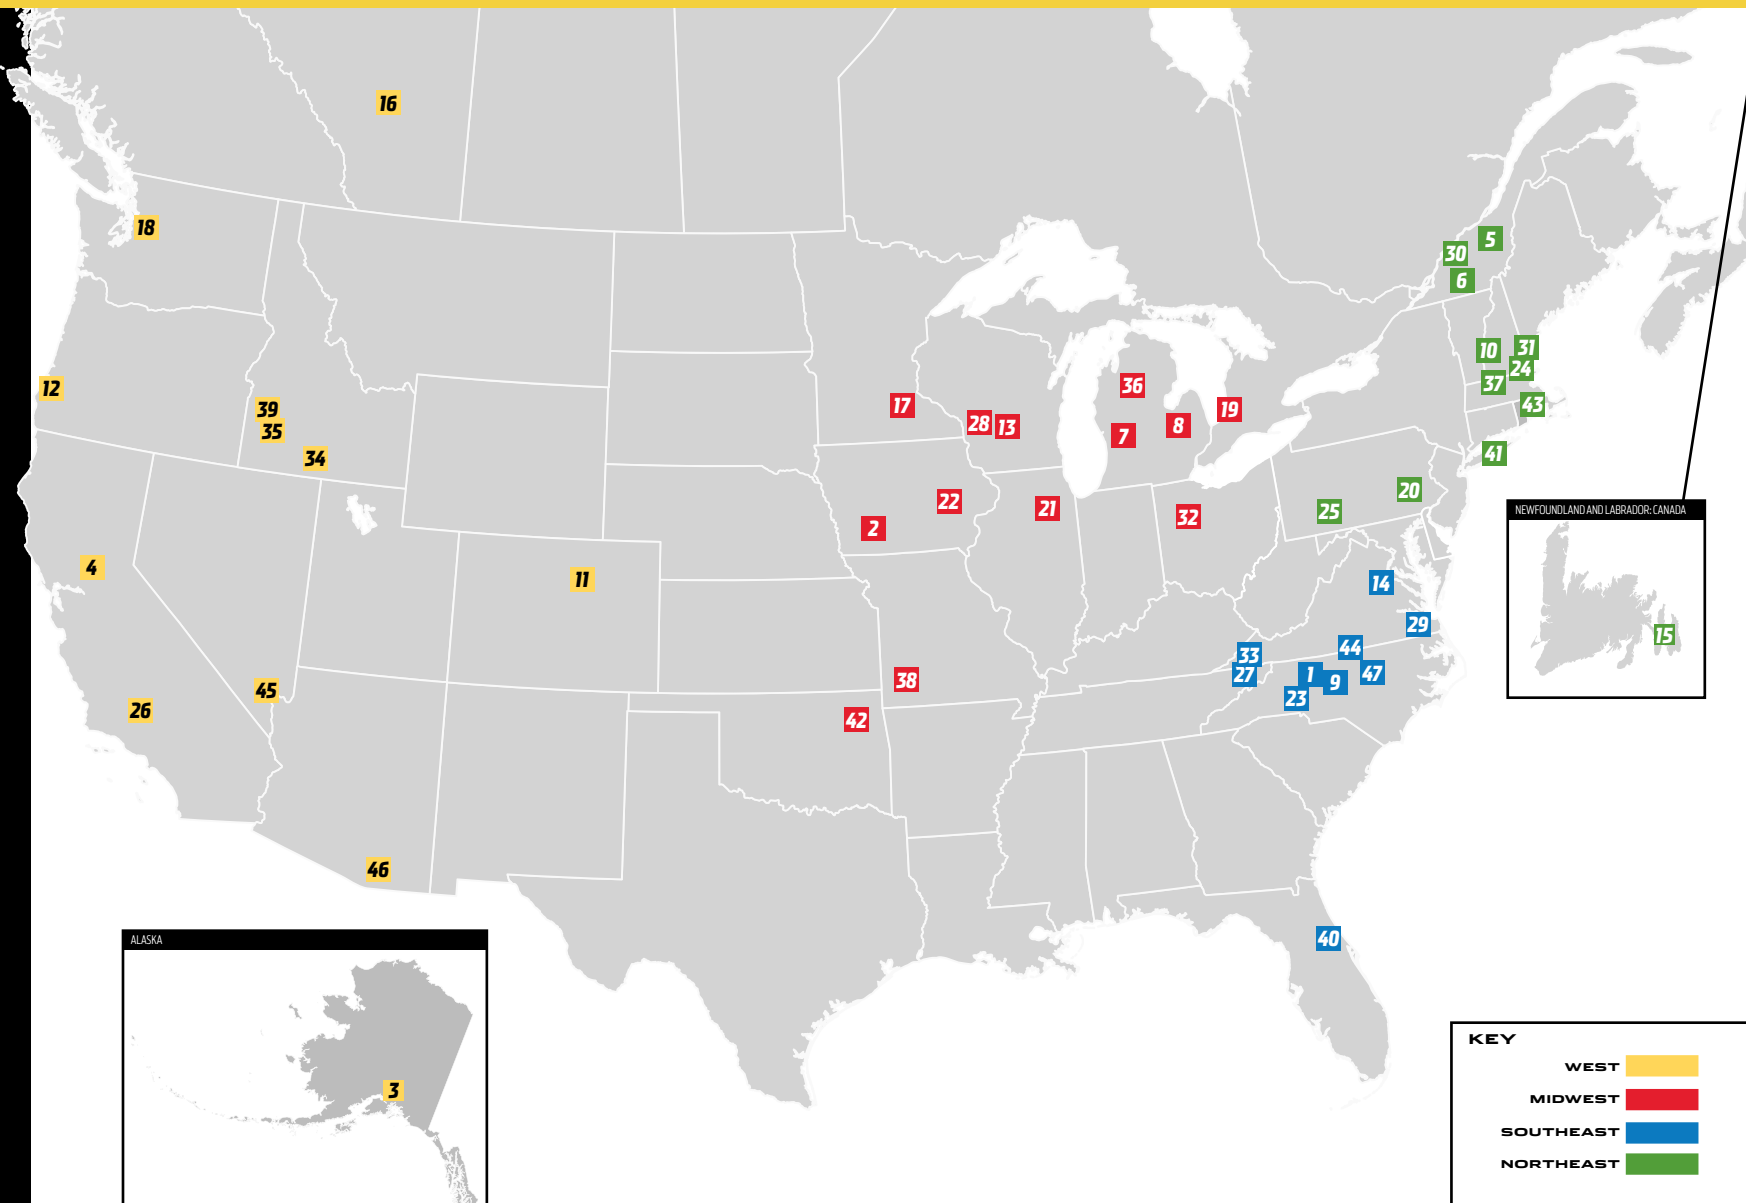

NASCAR ADVANCE AUTO PARTS WEEKLY SERIES

1. Ace Speedway
2. Adams County Speedway
3. Alaska Raceway Park
4. All American Speedway
5. Autodrome Chaudière Vallée-Jonction
6. Autodrome Granby
7. Berlin Raceway
8. Birch Run Speedway
9. Bowman Gray Stadium
10. Claremont Motorsports Park
11. Colorado National Speedway
12. Coos Bay Speedway
13. Dells Raceway Park
14. Dominion Raceway
15. Eastbound International Speedway
16. Edmonton International Raceway
17. Elko Speedway
18. Evergreen Speedway
19. Grand Bend Speedway
20. Grandview Speedway
21. Grundy County Speedway
22. Hawkeye Downs Speedway
23. Hickory Motor Speedway
24. Hudson Speedway
25. Jennerstown Speedway Complex
26. Kevin Harvick's Kern Raceway
27. Kingsport Speedway
28. LaCrosse Fairgrounds Speedway
29. Langley Speedway
30. Le RPM Speedway
31. Lee USA Speedway
32. Limaland Motorsports Park
33. Lonesome Pine Motorsports Park
34. Magic Valley Speedway
35. Meridian Speedway
36. Merritt Speedway
37. Monadnock Speedway
38. Monett Motor Speedway
39. Motorplex at the Mill
40. New Smyrna Speedway
41. Riverhead Raceway
42. Salina Highbanks Speedway
43. Seekonk Speedway
44. South Boston Speedway
45. The Bullring at Las Vegas Motor Speedway
46. Tucson Speedway
47. Wake County Speedway

KEY	
WEST	■
MIDWEST	■
SOUTHEAST	■
NORTHEAST	■

2025
SANCTIONED TRACKS